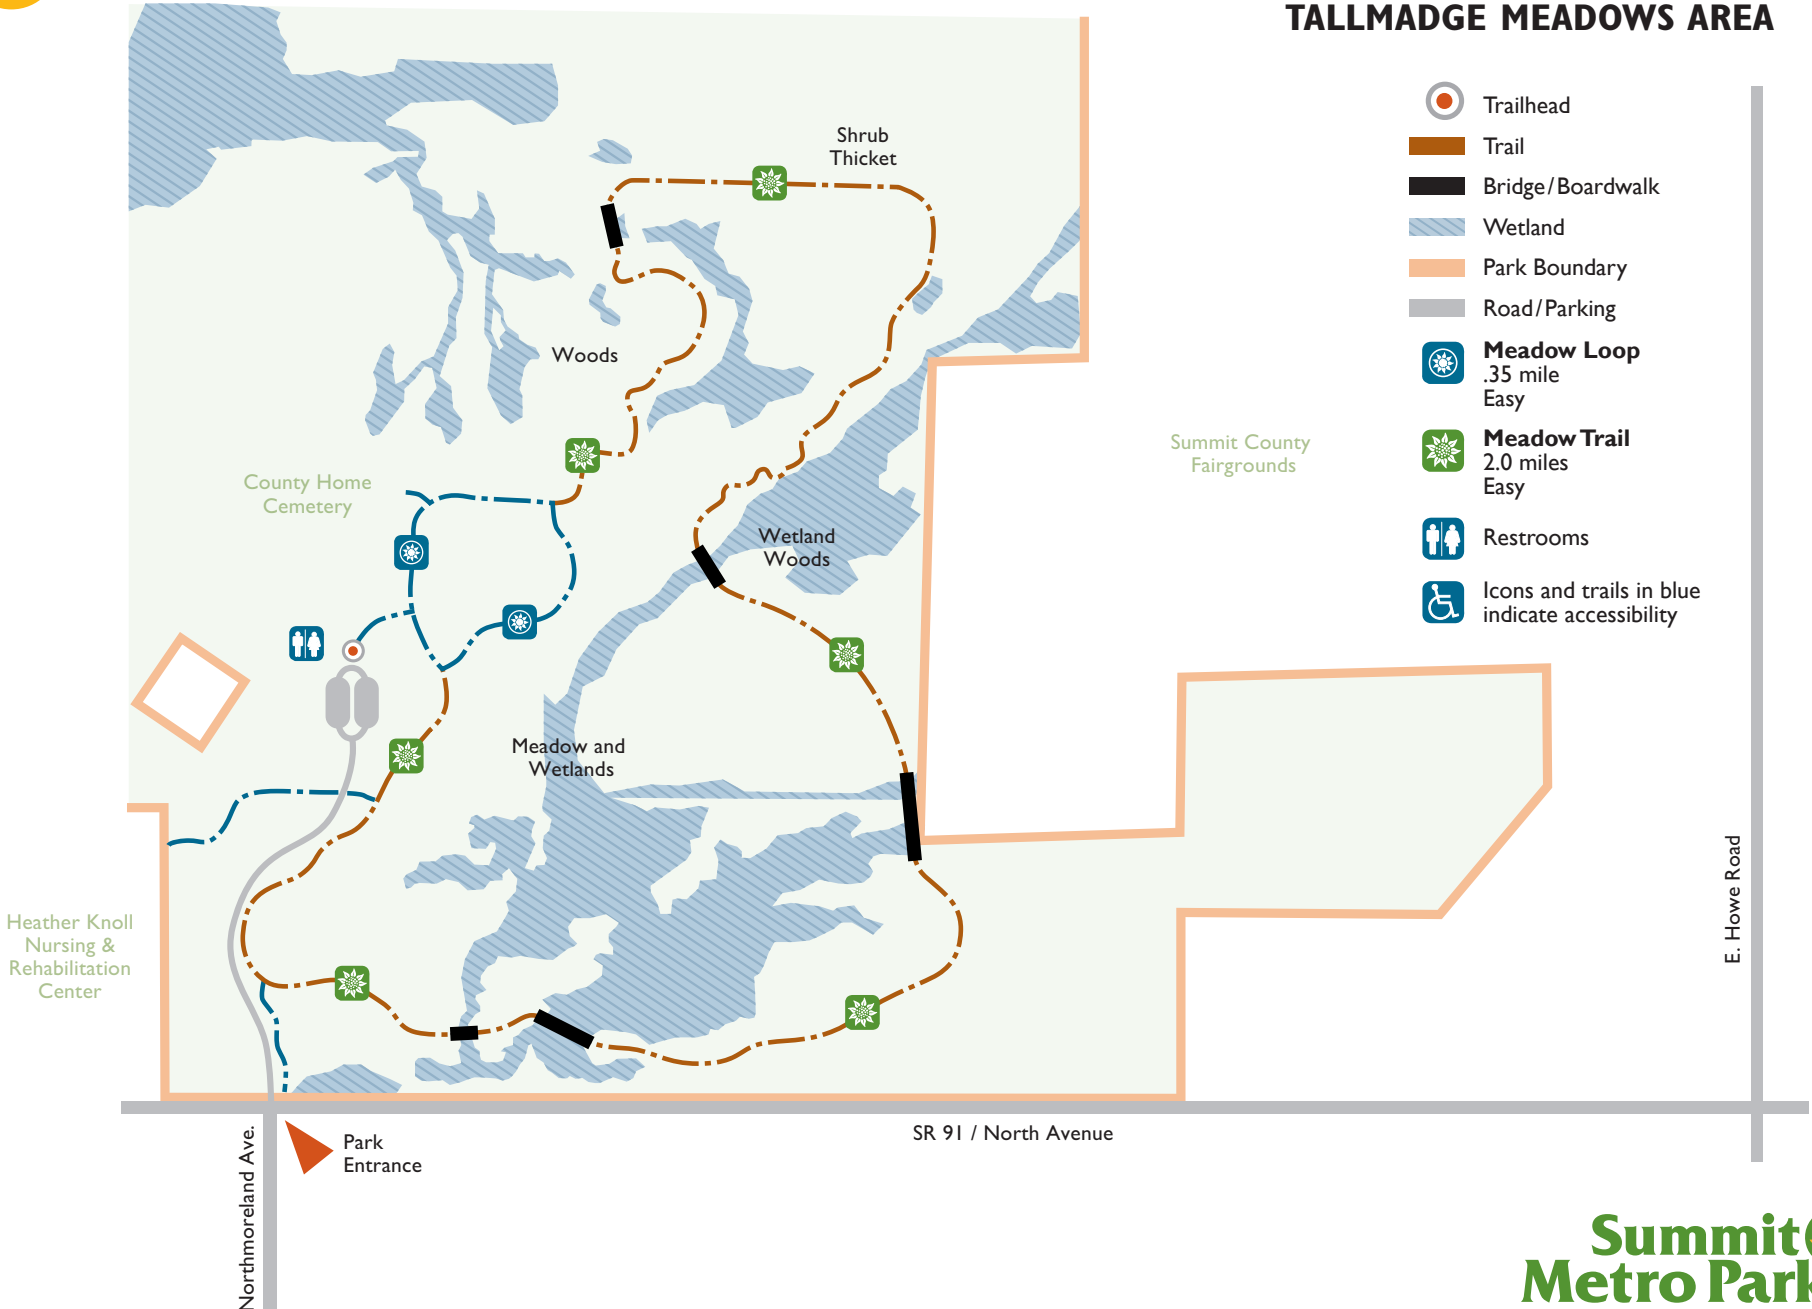

# MUNROE FALLS METRO PARK

Munroe Falls Metro Park / Lake Area

## TALLMADGE MEADOWS AREA

-  Trailhead
-  Trail
-  Bridge/Boardwalk
-  Wetland
-  Park Boundary
-  Road/Parking
-  **Meadow Loop**  
.35 mile  
Easy
-  **Meadow Trail**  
2.0 miles  
Easy
-  Restrooms
-  Icons and trails in blue indicate accessibility